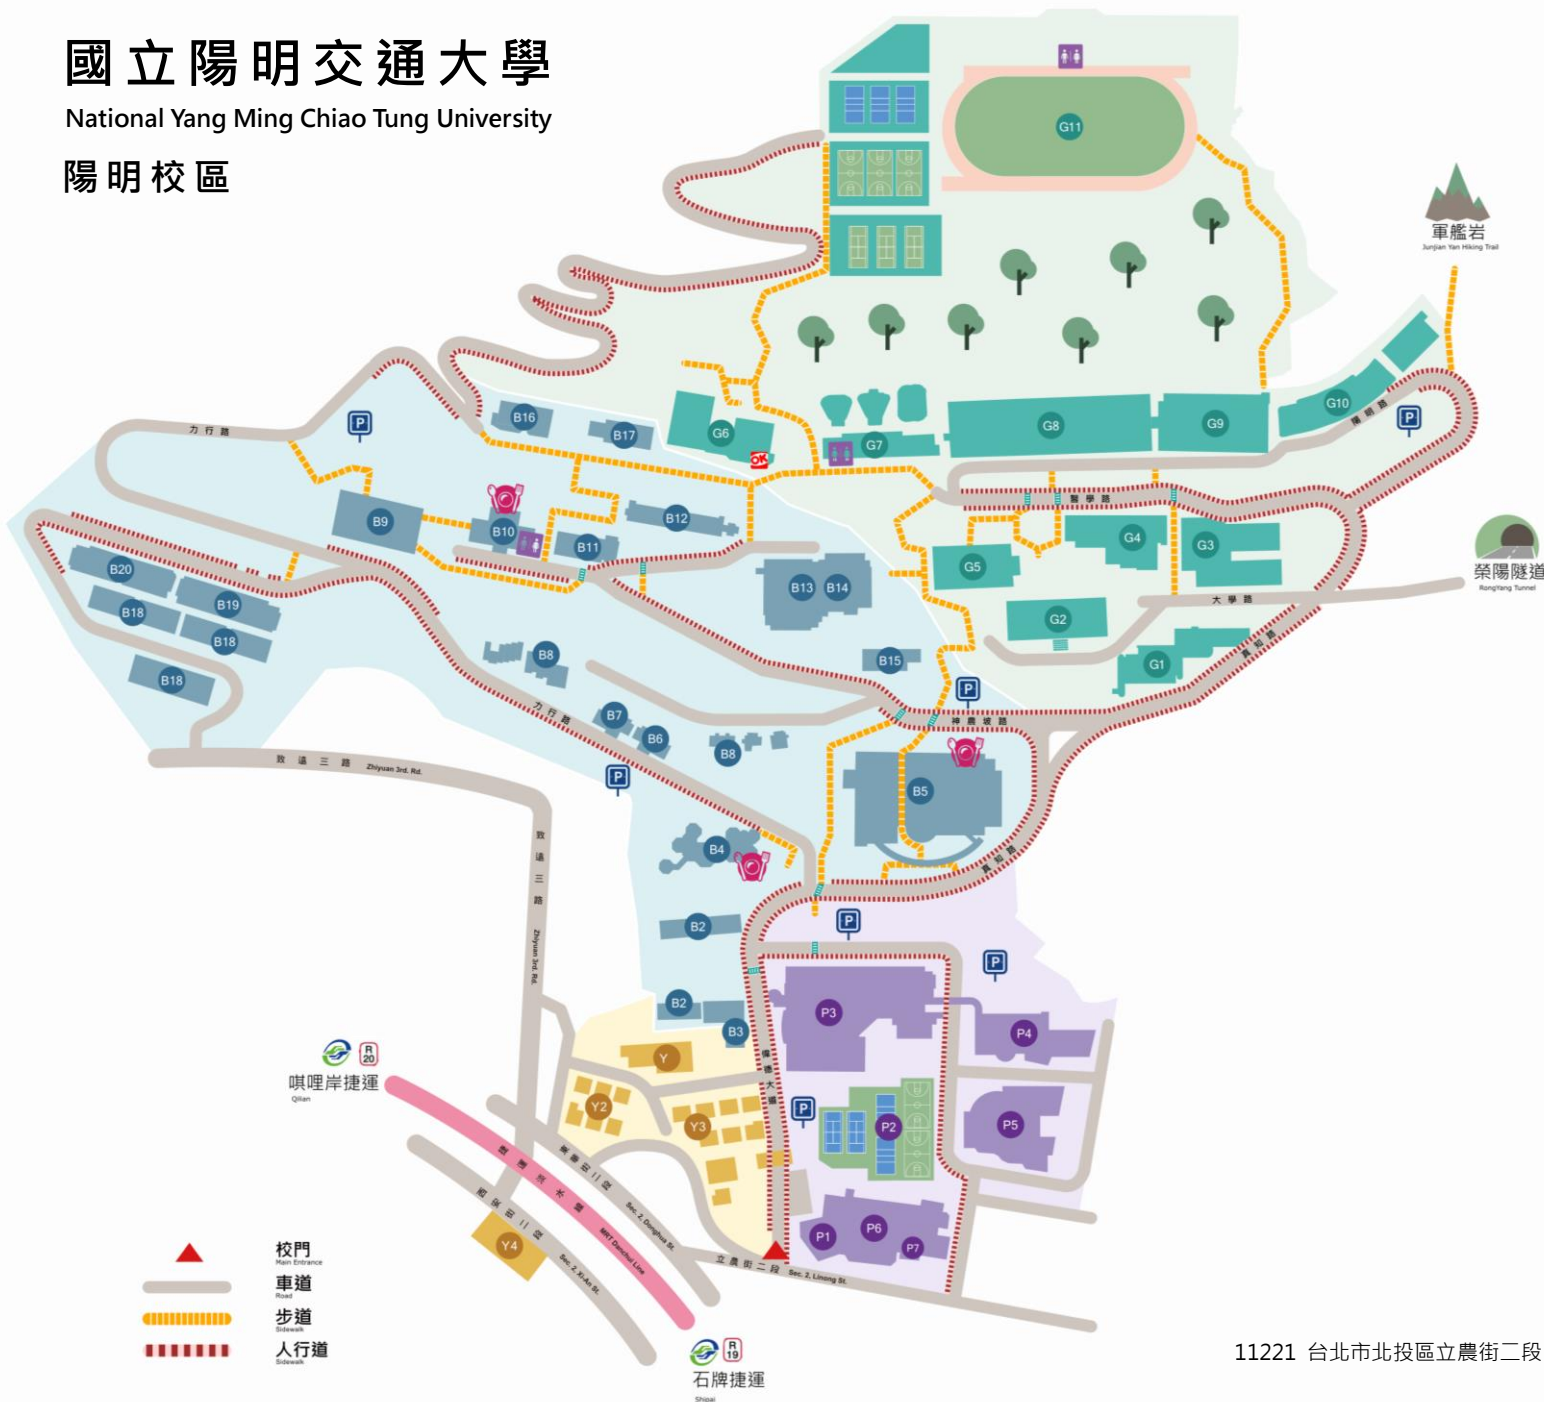

國立陽明交通大學

National Yang Ming Chiao Tung University

陽明校區

行政&教學區		Administration & Teaching Area	
G1	護理館	Nursing Building	
G2	行政大樓	Administration Building	
G3	醫學二館	2 nd Medical Building	
G4	牙醫館	Dentistry Building	
G5	醫學館	Medical Building	
G6	知行樓	Zhi Xing Building	
G7	教學大樓	Teaching Building	
G8	實驗大樓	Experimental Building	
G9	生醫工程館	Biomedical Engineering Building	
G10	實驗動物中心	Laboratory Animal Center	
G11	運動場	Sports Ground	
生活區		Residence Area	
B2	職務宿舍(山下村)	3 rd Faculty Dormitory	
B3	山下會館	2 nd Guest House	
B4	博雅中心	Bo-Ya Center	
B5	活動中心	Auditorium and Activity Center	
B6	山腰會館	1 st Guest House	
B7	職務宿舍(山腰村)	2 nd Faculty Dormitory	
B8	職務宿舍(山上村)	1 st Faculty Dormitory	
B9	游泳池	Swimming Pool	
B10	BEATA 餐廳	BEATA Cafeteria	
B11	男三舍	3 rd Men's Dormitory	
B12	男一舍	1 st Men's Dormitory	
B13	藍楹軒(女一舍)	1 st Women's Dormitory	
B14	桂香居(女二舍)	2 nd Women's Dormitory	
B15	韓偉故居	Dr. Paul Han's House	
B16	女三舍	3 rd Women's Dormitory	
B17	男二舍	2 nd Men's Dormitory	
B18	職務宿舍(山麓村)	4 th Faculty Dormitory	
B19	男五舍	5 th Men's Dormitory	
B20	女五舍	5 th Women's Dormitory	
南區		South Area	
P1	警衛室	Security office	
P2	球場	Outdoor courts	
P3	圖書資訊暨研究大樓	Library, Information and Research Building	
P4	生物醫學大樓	Biomedical Building	
P5	傳統醫學大樓(甲) 衛生福利部國家中 醫藥研究所	Traditional Medicine Building A National Research Institute of Chinese Medicine, Ministry of Health and Welfare	
P6	守仁樓	Shou-Ren Building	
P7	郵局	Post Office	
致和園區		Zhi-He Research Park	
Y1	致和樓	Zhi-He Building	
Y2	產學營運中心	Business Center of Industry-Academic Liaison	
Y3	腫瘤惡化卓越研究 中心	Cancer Progression Research Center	
Y4	西安樓	Xi-An Building	